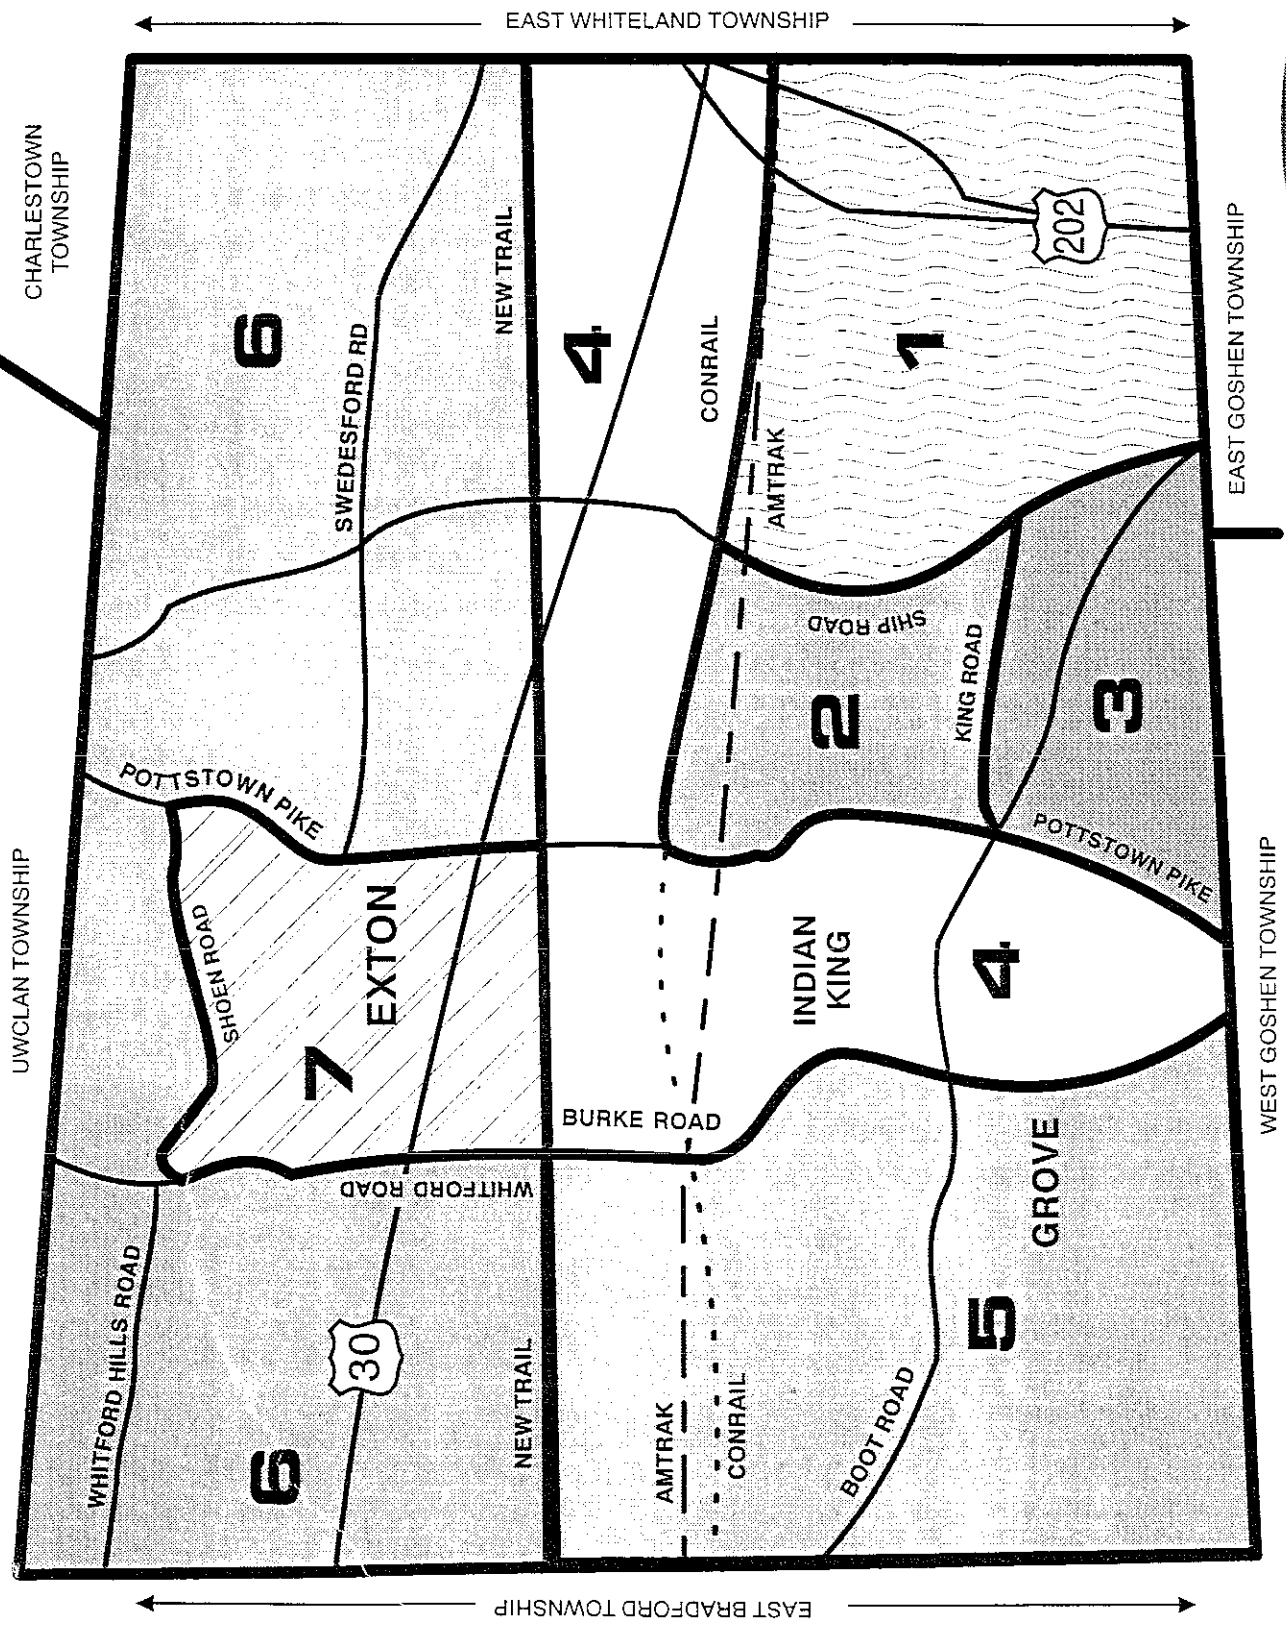

# new polling locations

- # 1 - ROY F. WESTON, 1 WESTON WAY (SOUTH OFF OF KING ROAD) # 4 - WEST WHITELAND FIRE HALL, 227 CREST AVENUE
- NEAR JOHNSON MATTHEY, 1401 KING ROAD # 5 - GROVE METHODIST CHURCH, 490 W. BOOT ROAD
- # 2 - EXTON STATION CLUBHOUSE, 200 S. PULLMAN DRIVE # 6 - **Exton Comm. Baptist Church - 114 E. Swedesford Rd**
- WEST CHESTER GUN CLUB, 200 E. BOOT ROAD # 7 - WEST WHITELAND MUNICIPAL BUILDING, 222 POTTSTOWN PIKE

PRIMARY  
 ELECTION  
 APRIL 23, 1996